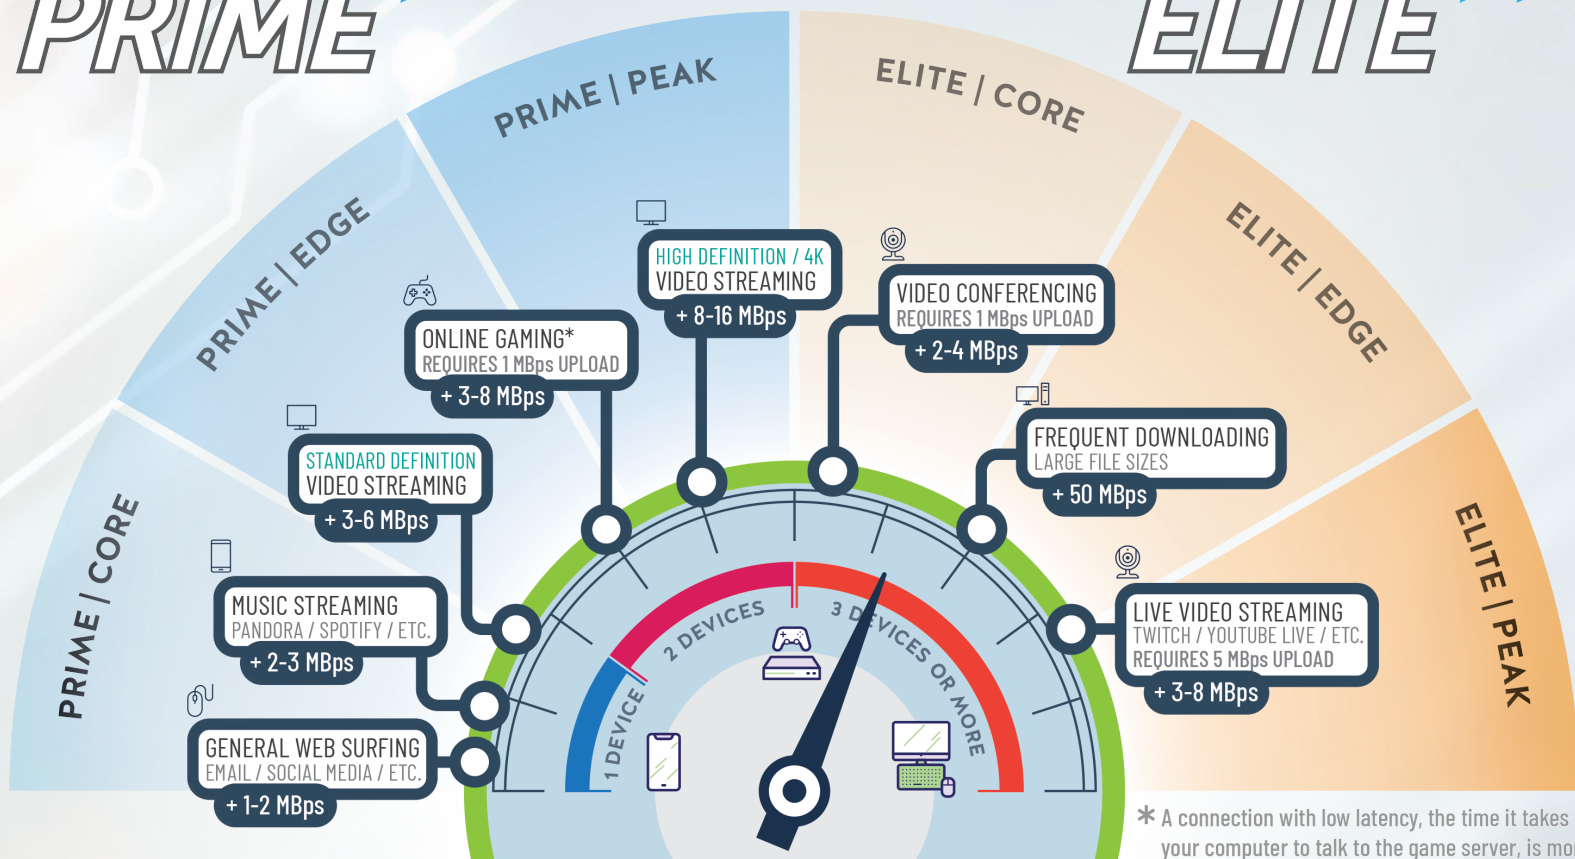

PRIME

ELITE

* A connection with low latency, the time it takes your computer to talk to the game server, is more important than bandwidth for gaming.

HOW MUCH SPEED DO YOU NEED?

BTC

HIGH SPEED BROADBAND INTERNET